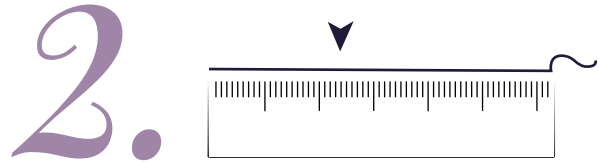

RING SIZE GUIDE

We will send you the ring sizer, included in the welcome kit package.

If the ring falls between two sizes, order the larger size.

If needed, compare your result to the International Conversion Chart on page 2.

The ring size ruler uses standard US ring sizes.

Circumference (mm)	Europe	UK, Australia & South Africa	United States & Canada	China	Singapore & Japan	Hong Kong
44.2	44	F½	3	6	4	6
44.8	45	G			5	
45.5		G½	3½	7		7.5
46.1	46	H			6	
46.8	47	H½	4	8	7	9
47.4		I		9		
48.0	48	I½	4½		8	10
48.7		J				
49.3	49	J½	5	10	9	11
50.0	50	K				
50.6		K½	5½	11	10	12
51.2	51	L				
51.9	52	L½	6	12	11	13
52.5		M		13	12	
53.1	53	M½	6½		13	14.5
53.8		N		14		
54.4	54	N½	7		14	16
55.1	55	O		15		
55.7		O½	7½		15	17
56.3	56	P		16		
57.0	57	P½	8	17	16	
57.2						18
57.6		Q				
58.3	58	Q½	8½	18	17	19
58.9	59	R				
59.5		R½	9	19	18	20.5
60.2	60	S		20		
60.8	61	S½	9 ½		19	22
61.4		T		21		
62.1	62	T½	10		20	23
62.7		U		22	21	
63.4	63	U½	10½		22	24
64.0	64	V		23		
64.6		V½	11		23	25
65.3	65	W		24		
65.9	66	W½	11½	25	24	26
66.6		X				
67.2	67	X½	12	26	25	27.75
67.8		Y				
68.5	68	Z	12½		26	
69.1	69	Z½				
69.7	70		13	27	27	30
70.4		Z+1				
71.0	71	Z+2	13½			