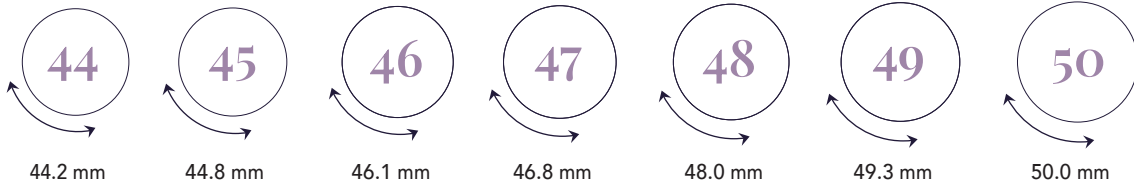

RING SIZE GUIDE

We will send you the ring sizer, included in the welcome kit package.

If the ring falls between two sizes, order the larger size.

If needed, compare your result to the International Conversion Chart on page 2.

The ring size ruler uses standard US ring sizes.

Circumference (mm)	Europe	UK, Australia & South Africa	United States & Canada	China	Singapore & Japan	Hong Kong
44.2	44	F½	3	6	4	6
44.8	45	G			5	
45.5		G½	3½	7		7.5
46.1	46	H			6	
46.8	47	H½	4	8	7	9
47.4		I		9		
48.0	48	I½	4½		8	10
48.7		J				
49.3	49	J½	5	10	9	11
50.0	50	K				
50.6		K½	5½	11	10	12
51.2	51	L				
51.9	52	L½	6	12	11	13
52.5		M		13	12	
53.1	53	M½	6½		13	14.5
53.8		N		14		
54.4	54	N½	7		14	16
55.1	55	O		15		
55.7		O½	7½		15	17
56.3	56	P		16		
57.0	57	P½	8	17	16	
57.2						18
57.6		Q				
58.3	58	Q½	8½	18	17	19
58.9	59	R				
59.5		R½	9	19	18	20.5
60.2	60	S		20		
60.8	61	S½	9 ½		19	22
61.4		T		21		
62.1	62	T½	10		20	23
62.7		U		22	21	
63.4	63	U½	10½		22	24
64.0	64	V		23		
64.6		V½	11		23	25
65.3	65	W		24		
65.9	66	W½	11½	25	24	26
66.6		X				
67.2	67	X½	12	26	25	27.75
67.8		Y				
68.5	68	Z	12½		26	
69.1	69	Z½				
69.7	70		13	27	27	30
70.4		Z+1				
71.0	71	Z+2	13½			