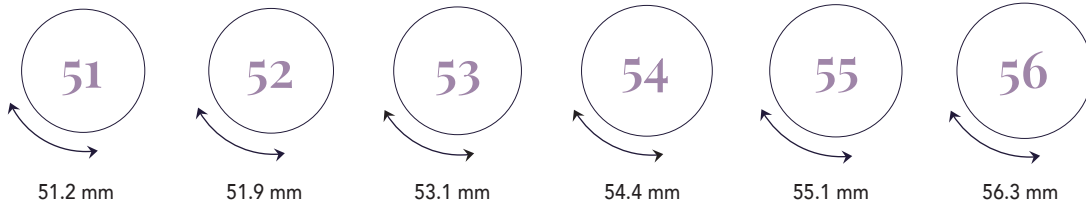

RING SIZE GUIDE

We will send you the ring sizer, included in the welcome kit package.

If the ring falls between two sizes, order the larger size.

If needed, compare your result to the International Conversion Chart on page 2.

The ring size ruler uses standard US ring sizes.

Circumference (mm)	Europe	UK, Australia & South Africa	United States & Canada	China	Singapore & Japan	Hong Kong
44.2	44	F½	3	6	4	6
44.8	45	G			5	
45.5		G½	3½	7		7.5
46.1	46	H			6	
46.8	47	H½	4	8	7	9
47.4		I		9		
48.0	48	I½	4½		8	10
48.7		J				
49.3	49	J½	5	10	9	11
50.0	50	K				
50.6		K½	5½	11	10	12
51.2	51	L				
51.9	52	L½	6	12	11	13
52.5		M		13	12	
53.1	53	M½	6½		13	14.5
53.8		N		14		
54.4	54	N½	7		14	16
55.1	55	O		15		
55.7		O½	7½		15	17
56.3	56	P		16		
57.0	57	P½	8	17	16	
57.2						18
57.6		Q				
58.3	58	Q½	8½	18	17	19
58.9	59	R				
59.5		R½	9	19	18	20.5
60.2	60	S		20		
60.8	61	S½	9 ½		19	22
61.4		T		21		
62.1	62	T½	10		20	23
62.7		U		22	21	
63.4	63	U½	10½		22	24
64.0	64	V		23		
64.6		V½	11		23	25
65.3	65	W		24		
65.9	66	W½	11½	25	24	26
66.6		X				
67.2	67	X½	12	26	25	27.75
67.8		Y				
68.5	68	Z	12½		26	
69.1	69	Z½				
69.7	70		13	27	27	30
70.4		Z+1				
71.0	71	Z+2	13½			