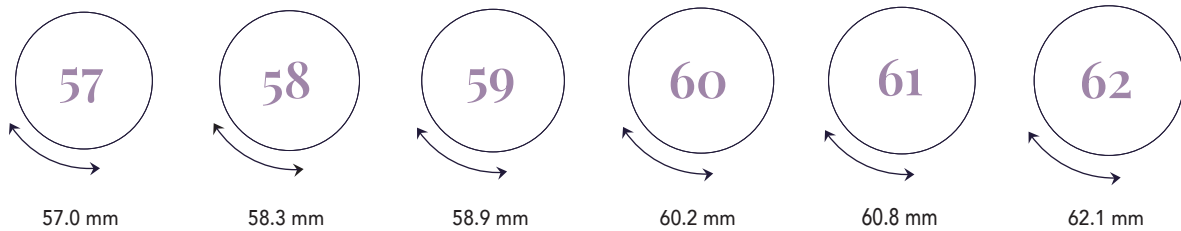

RING SIZE GUIDE

We will send you the ring sizer, included in the welcome kit package.

If the ring falls between two sizes, order the larger size.

If needed, compare your result to the International Conversion Chart on page 2.

The ring size ruler uses standard US ring sizes.

Circumference (mm)	Europe	UK, Australia & South Africa	United States & Canada	China	Singapore & Japan	Hong Kong
44.2	44	F½	3	6	4	6
44.8	45	G			5	
45.5		G½	3½	7		7.5
46.1	46	H			6	
46.8	47	H½	4	8	7	9
47.4		I		9		
48.0	48	I½	4½		8	10
48.7		J				
49.3	49	J½	5	10	9	11
50.0	50	K				
50.6		K½	5½	11	10	12
51.2	51	L				
51.9	52	L½	6	12	11	13
52.5		M		13	12	
53.1	53	M½	6½		13	14.5
53.8		N		14		
54.4	54	N½	7		14	16
55.1	55	O		15		
55.7		O½	7½		15	17
56.3	56	P		16		
57.0	57	P½	8	17	16	
57.2						18
57.6		Q				
58.3	58	Q½	8½	18	17	19
58.9	59	R				
59.5		R½	9	19	18	20.5
60.2	60	S		20		
60.8	61	S½	9 ½		19	22
61.4		T		21		
62.1	62	T½	10		20	23
62.7		U		22	21	
63.4	63	U½	10½		22	24
64.0	64	V		23		
64.6		V½	11		23	25
65.3	65	W		24		
65.9	66	W½	11½	25	24	26
66.6		X				
67.2	67	X½	12	26	25	27.75
67.8		Y				
68.5	68	Z	12½		26	
69.1	69	Z½				
69.7	70		13	27	27	30
70.4		Z+1				
71.0	71	Z+2	13½			